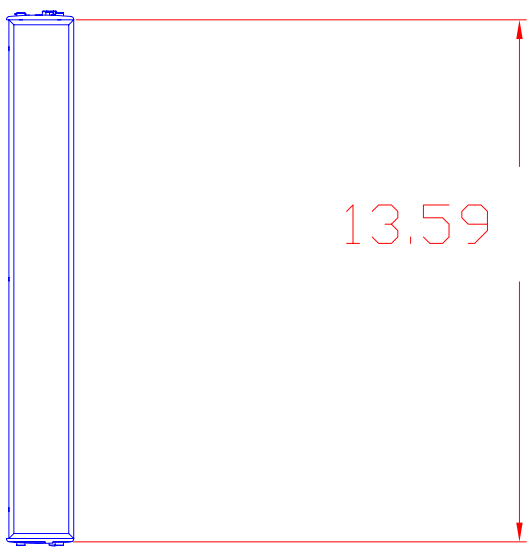

1 2 3 4 5 6 7 8

A

A

- MIDI In (5 pin DIN)
- MIDI Out (5 pin DIN)
- Mains In (IEC 320) 100-240V 50/60 Hz
- VGA out x2 (15 pin double density D type)
- RS232 Port (service / factory use only)
- Audio In / Out (3.5mm Stereo Jack)
- USB x2 (Type A)
- Mouse & keyboard (5 pin Mini DIN)
- Ethernet (Ethercon)

1.75 [44]

B

B

C

C

13.59 [345]

D

D

E

E

Dimensions in Inches [mm]

19.00 [483]

F

F

### Wholehog III Rackmount Control Unit

Revision: Production  
 File: -  
 Reference: n/a  
 Scale: 1:5 on A4

Date: 1 July 2003  
 Page: 1 of 1  
 Units: mm

© Flying Pig Systems Ltd., London, England

1 2 3 4 5 6 7 8