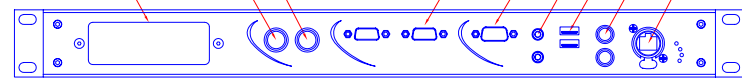

1 2 3 4 5 6 7 8

A

A

- MIDI In (5 pin DIN)
- MIDI Out (5 pin DIN)
- Mains In (IEC 320) 100-240V 50/60 Hz
- VGA out x2 (15 pin double density D type)
- RS232 Port (service / factory use only)
- Audio In / Out (3.5mm Stereo Jack)
- USB x2 (Type A)
- Mouse & keyboard (5 pin Mini DIN)
- Ethernet (Ethercon)

1.75 [44]

B

B

C

C

13.59 [345]

D

D